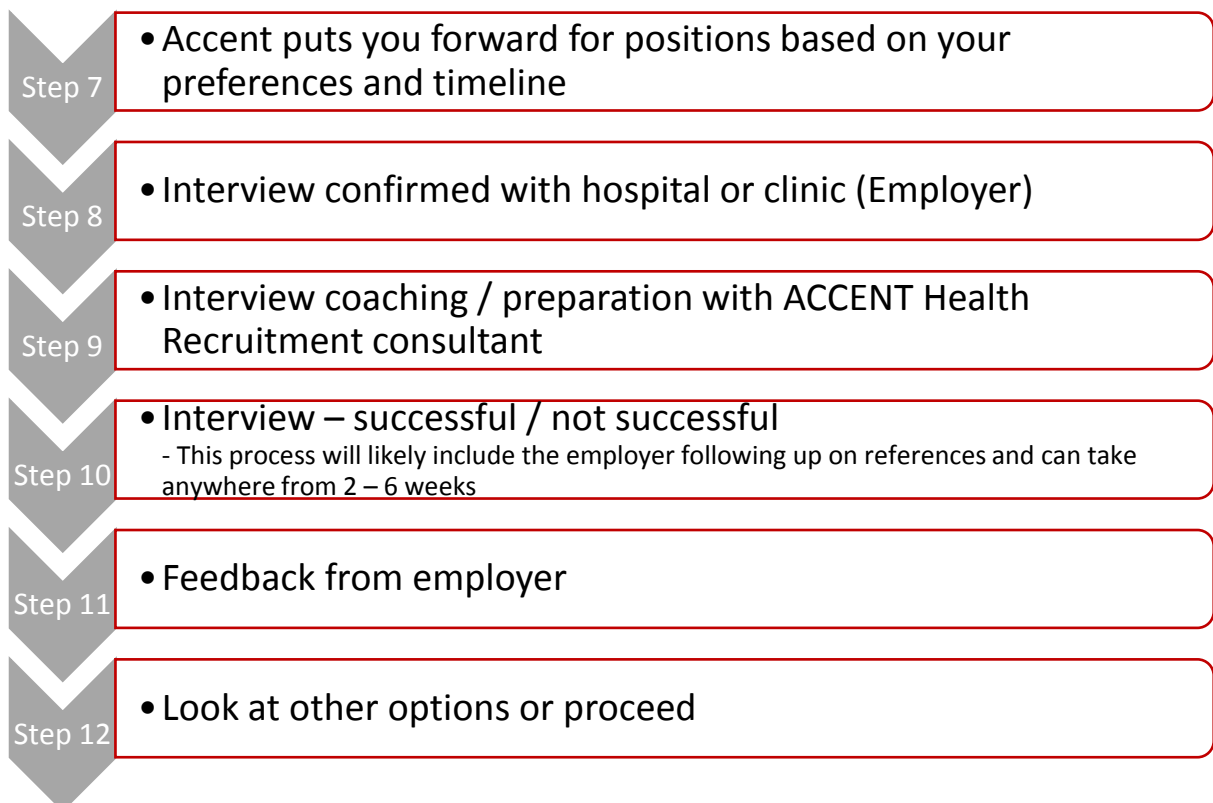

ACCENT Health Recruitment *Recruitment Process Flow Chart*

Initial Inquiry with ACCENT Health Recruitment:

ACCENT Health Recruitment finds you a job:

Arrival Preparation:

On Arrival into NZ:

(Ideally arrive into NZ 5 working days or more prior to start date)