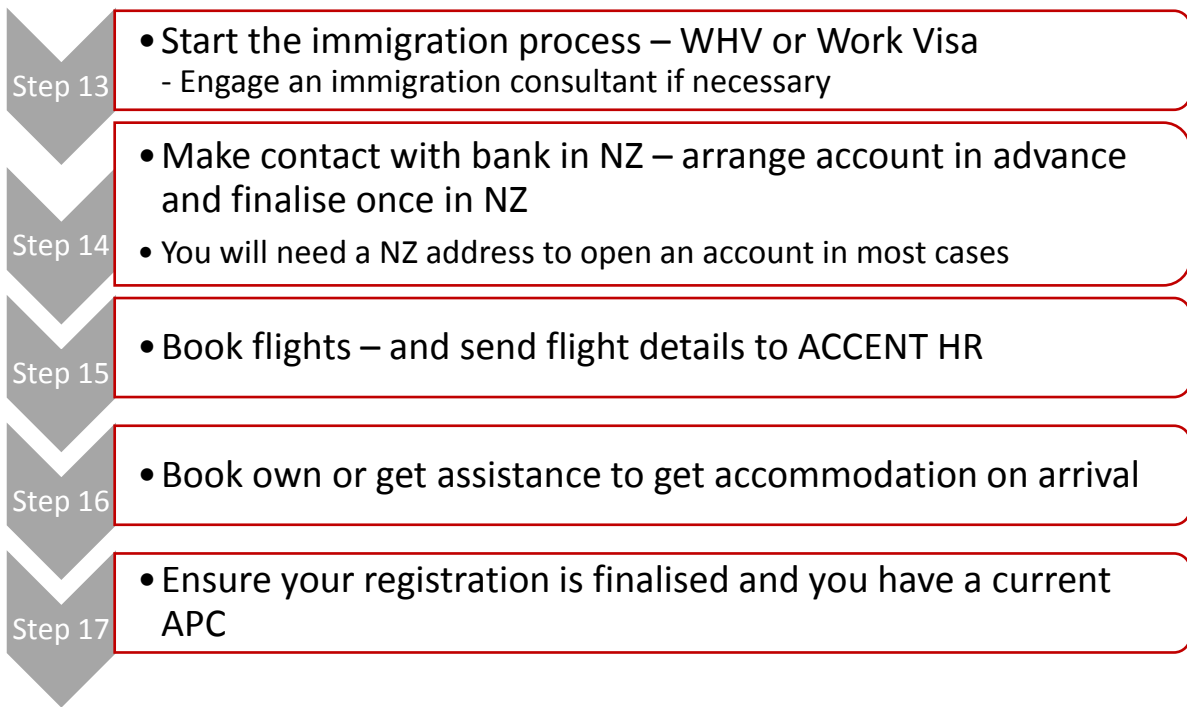

ACCENT Health Recruitment *Recruitment Process Flow Chart*

Initial Inquiry with ACCENT Health Recruitment:

ACCENT Health Recruitment finds you a job:

Arrival Preparation:

On Arrival into NZ:

(Ideally arrive into NZ 5 working days or more prior to start date)